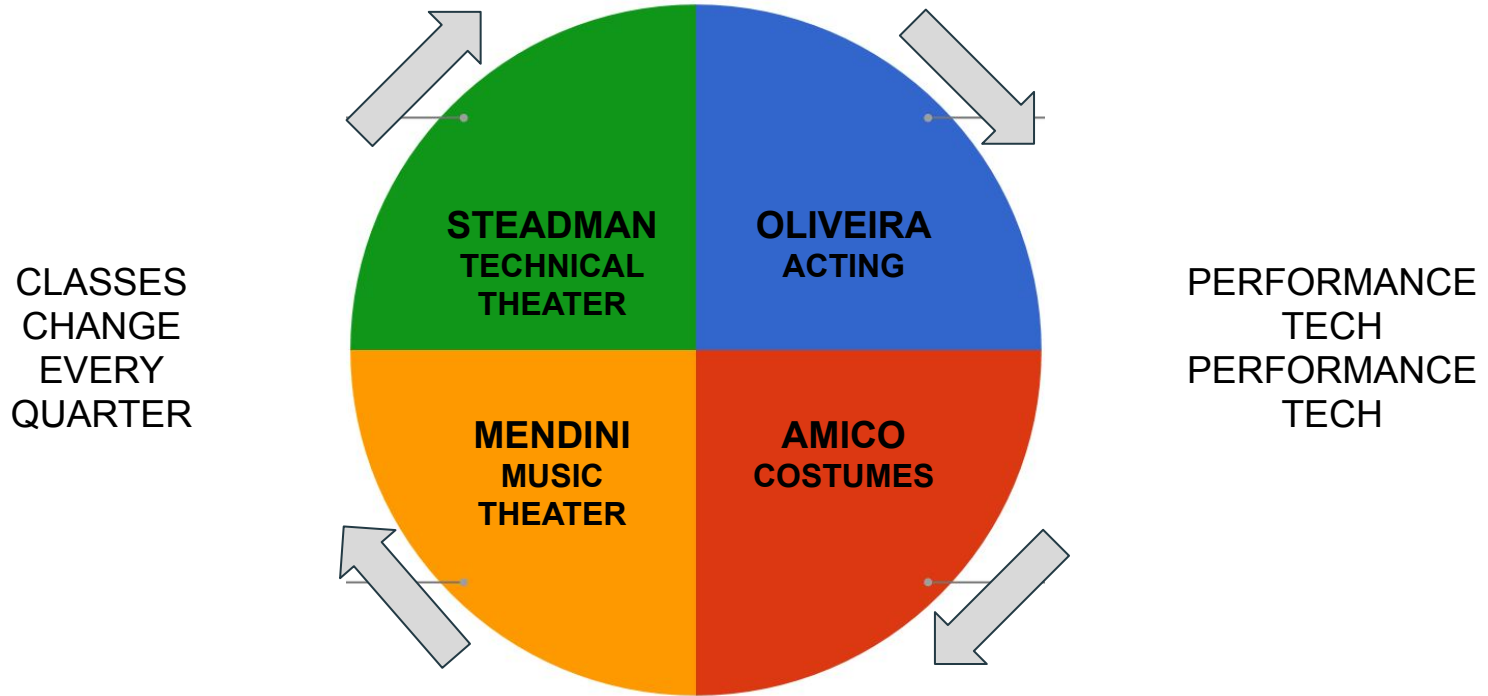

Bak Theatre Department
Open House
Welcome

Text '@sy21ba' to 81010

You will receive a message welcoming you
to Bak Theatre department's
most convenient messaging system!

SCHOOLMESSENGER®

<https://msoa.palmbeachschools.org>

- Bak MSOA SchoolMessenger page

<https://goo.gl/YxqnVw>

- Bak Theatre Parents Facebook Page

7th Grade Class Rotation

**“Act well
your part,
there all
honor lies.”**

Jr. ITS

The Junior International Thespian Society (known as ITS or Thespians) is an honor society for students of theatre to challenge themselves to learn and grow as young artists.

Bak's ITS Troupe 88441 is the largest club on campus and the largest troupe in the country. We attend both the District Festival (West Palm) and the State Festival (Orlando) each year and have brought home many top honors through the years.